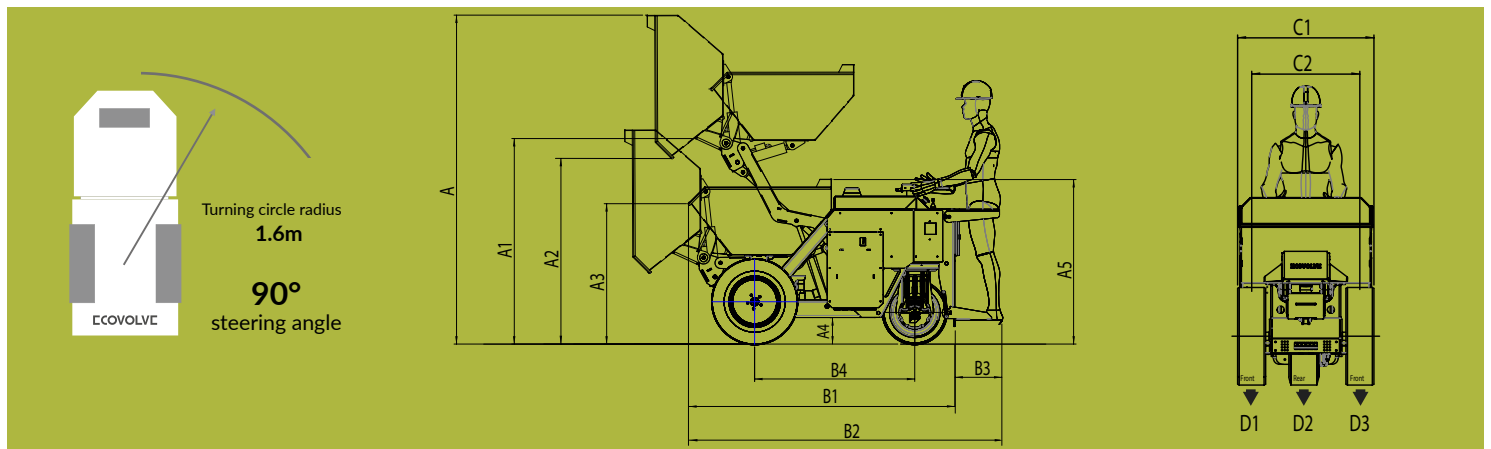

The smallest model (ED800) is less than a meter wide. The largest model (ED1500) is less than 1.2 meters wide. A turning circle of just 1.6 meters/63 inches means the ED range has been designed with tight spaces in mind. It's battery pack will provide enough power for a typical working day on just an 8-hour charge for the ED 800 and a 10-hour charge for the ED1500.

The electric dumper is perfect for use where operating levels must be low while the compact size and small turning circle means the ED can go where others can't.

The ED Range

ED 800

ED 1000

ED 1500

The Electric Dumper Range from Ecovolve is the worlds only fully electric hi-tip dumper. The dumpers are available in three different weight capacities - 800 kg, 1000 kg and 1500 kg skip. There are no fumes, no emissions, low noise and the steering system significantly reduces the risk of unwanted tyre marks. What's more is that the super elastic tyres eliminate the possibility of puncture, making the ED Range suitable for both indoors and out.

You can also order your dumper in custom colours to suit your business colours.

[mm]	Unladen						Laden									
	A	A1	A2	A3	A4	A5	B1	B2	B3	B4	C1	C2	D1/D3	D2	D1/D3	D2
ED800	2610	1630	1470	1120	210	1310	2065	2388	330	1270	813	584	280 kg	680 kg	650 kg	700 kg
ED1000	2610	1630	1470	1120	210	1310	2200	2565	330	1270	965	762	310 kg	680 kg	785 kg	730 kg
ED1500	2900	1800	1600	1150	210	1340	2245	2575	330	1326	1173	975	375 kg	750 kg	1125 kg	750 kg