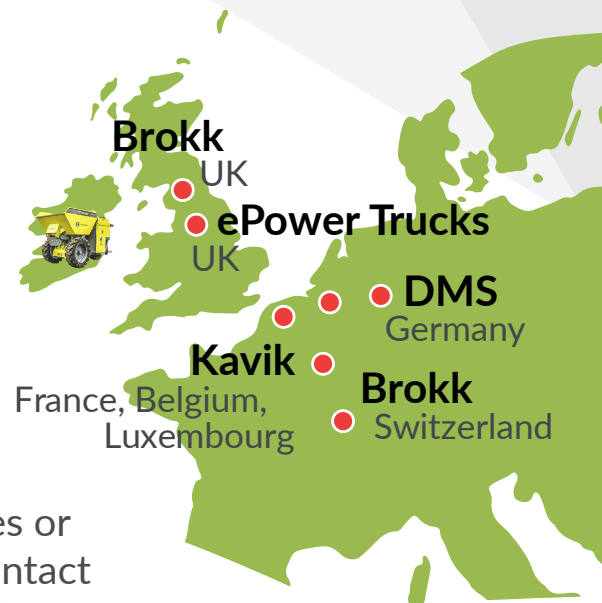

The electric dumper is perfect for use where operating levels must be low while the compact size and small turning circle means the ED can go where others can't.

The ED Range

ED 800

ED 1000

ED 1500

The Electric Dumper Range from Ecovolve is the worlds only fully electric hi-tip dumper. The dumpers are available in three different weight capacities - 800 kg, 1000 kg and 1500 kg skip. There are no fumes, no emissions, low noise and the steering system significantly reduces the risk of unwanted tyre marks. What's more is that the super elastic tyres eliminate the possibility of puncture, making the ED Range suitable for both indoors and out.

Sales and Distributors

Ecovolve electric dumpers (ED's) are available worldwide and we have distributors in the UK, Germany, France, Belgium, Luxembourg, Switzerland and the United States.

Eco Enterprises Inc.
Boston, USA