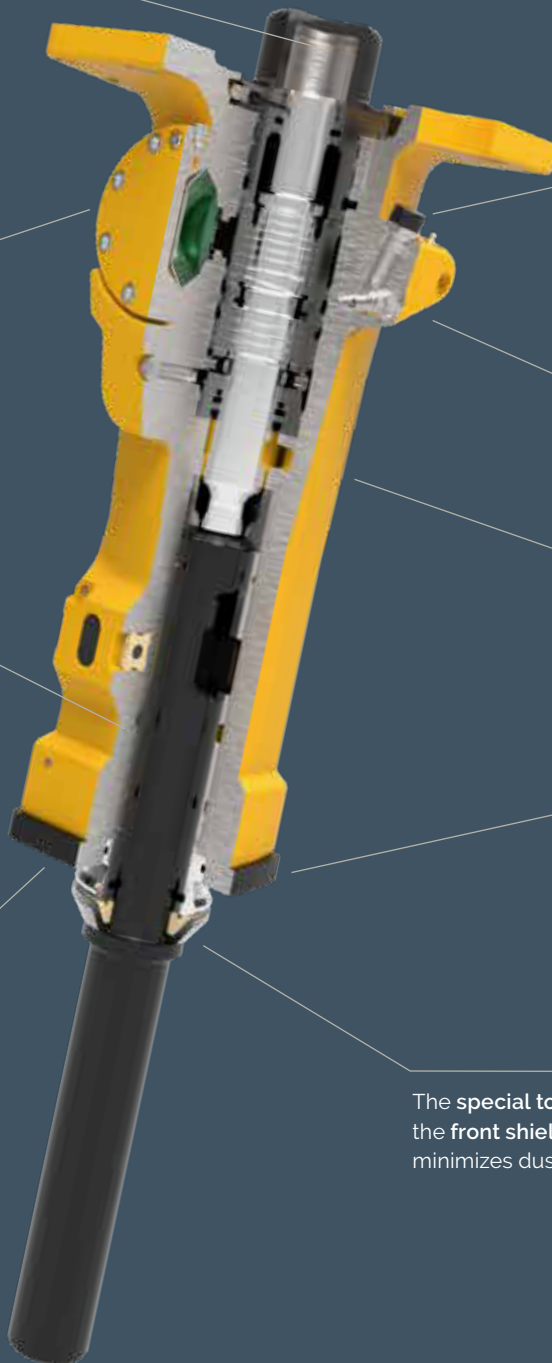

SB tunnel version

Take these harsh conditions with our underground hydraulic breakers.

A solid choice

The SB tunnel version is perfectly adopted for scaling, wall & roof profiling and other tough underground jobs.

Energy recovery automatically utilizes the piston recoil energy to reduce vibration levels with the simultaneous increase of performance.

Maintenance-free high-pressure accumulator with a **patented diaphragm support** delivers consistent performance and high reliability.

Press-fit bushing locked by an additional pin to limit bushing bore wear.

Integrated nozzles for water spraying.

The integrated **pressure relief valve** protects against overloads.

Exchangeable restrictors to adopt performance to the job requirements.

The unique **Solid Body concept** eliminates common parts to enable high durability and a slim, compact, lightweight design.

An **exchangeable wear plate** increases Solid Body lifetime.

The **special tool** together with the **front shield & dust cover** minimizes dust intake.