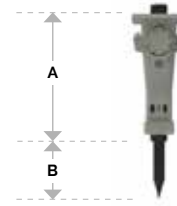

SB range		SB 302 Tunnel	SB 452 Tunnel
Carrier weight class ¹⁾	t	4,5 - 9	6,5 - 13
Service weight ²⁾	kg	315	450
Tool diameter	mm	80	95
For Scaling			
Restrictor diameter	mm	6,7	8,7
Maximum hydraulic input	kW	15	18
Oil flow rate	L/min	50-80	70-100
Operating pressure	bar	100-110	100-110
Impact rate	bpm	950-1.250	850-1.150
Sound power level guaranteed ³⁾	dB(A)	118	122
A	mm	852	894
B	mm	400	470
For Tunneling			
Restrictor diameter	mm	6,4	7,5
Maximum hydraulic input	kW	20	25
Oil flow rate	L/min	50-80	55-100
Operating pressure	bar	100-150	100-150
Impact rate	bpm	600-1.400	550-1.250
Sound power level guaranteed ³⁾	dB(A)	118	122
A	mm	852	894
B	mm	400	470