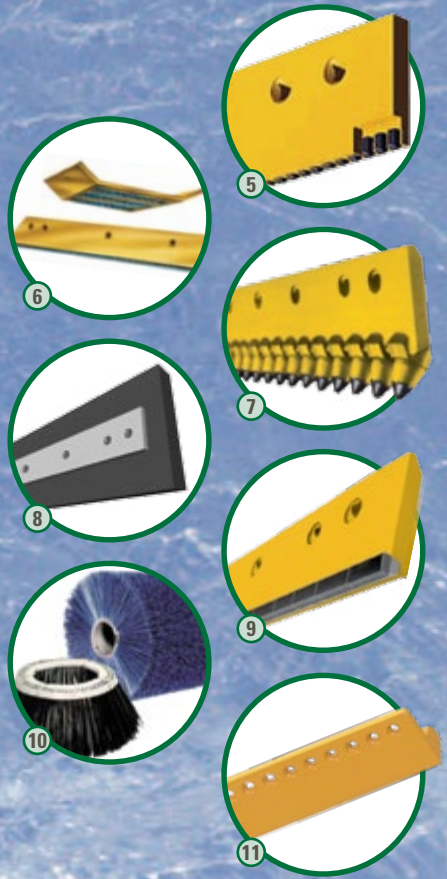

Road Maintenance

Creighton Rock Drill has a line up of unique snow plowing solutions for any road condition. The Joma 6000, Olofsfors SharqEdges P300, and the Kennametal I.C.E. blades are all unique products that cannot be found anywhere else. Regardless of your grading or plow conditions, we have a solution for you.

1. Black Cat Wear Parts JOMA 6000
2. Black Cat Wear Parts SnoShock
3. SharqEdges P300 Rubber
4. SharqEdges P300
5. Kennametal ICE
6. Black Cat Wear Parts Grader & Snow Edges
7. Kennametal Scarifier Edges
8. Rubber Snowplow Blades
9. Kennametal Dual Carbide
10. Sweepster Brushes/Brooms
11. Black Cat Wear Parts Bladerunner