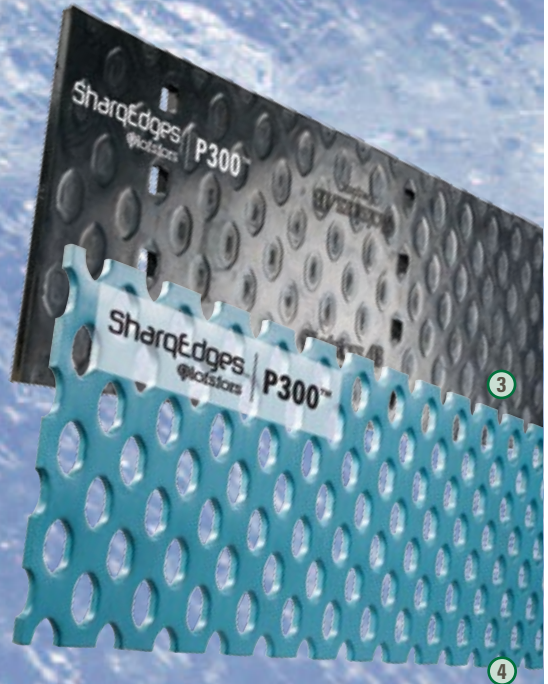

Road Maintenance

Creighton Rock Drill has a line up of unique snow plowing solutions for any road condition. The Joma 6000, Olofsfors SharqEdges P300, and the Kennametal I.C.E. blades are all unique products that cannot be found anywhere else. Regardless of your grading or plow conditions, we have a solution for you.

1. Black Cat Wear Parts JOMA 6000
2. Black Cat Wear Parts SnoShock
3. SharqEdges P300 Rubber
4. SharqEdges P300
5. Kennametal ICE
6. Black Cat Wear Parts Grader & Snow Edges
7. Kennametal Scarifier Edges
8. Rubber Snowplow Blades
9. Kennametal Dual Carbide
10. Sweepster Brushes/Brooms
11. Black Cat Wear Parts Bladerunner